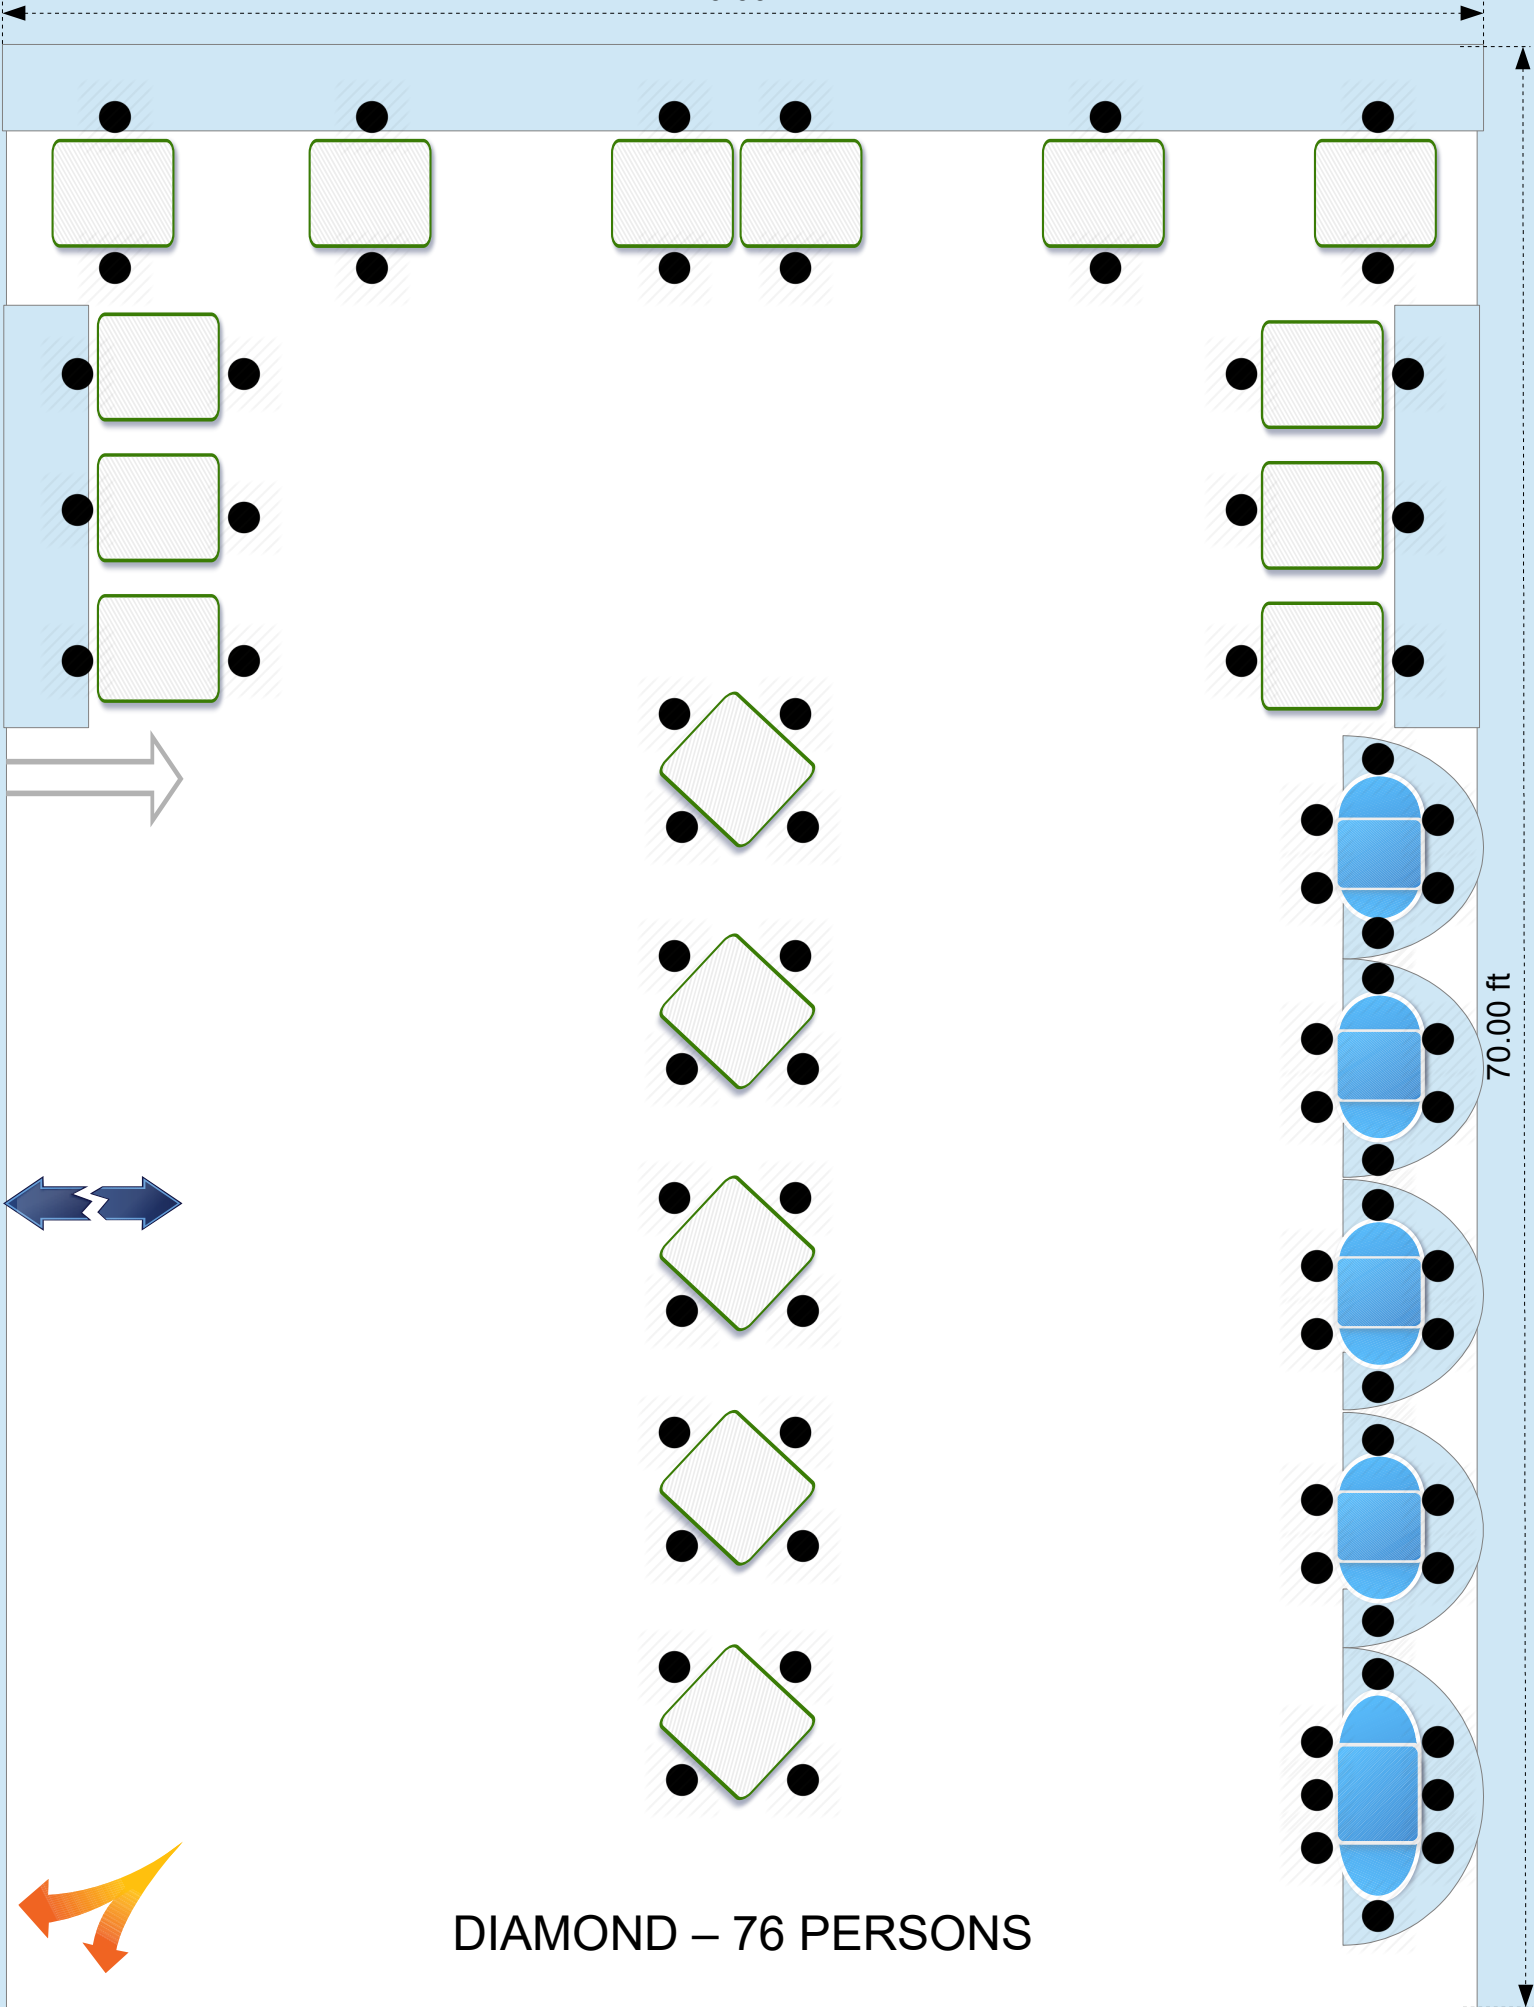

20.00 ft

70.00 ft

RESTROOMS
KITCHEN
BAR ENTER
BAR ENTER

DIAMOND – 76 PERSONS

EXIT

ADA ACCESSIBLE ENTRANCE